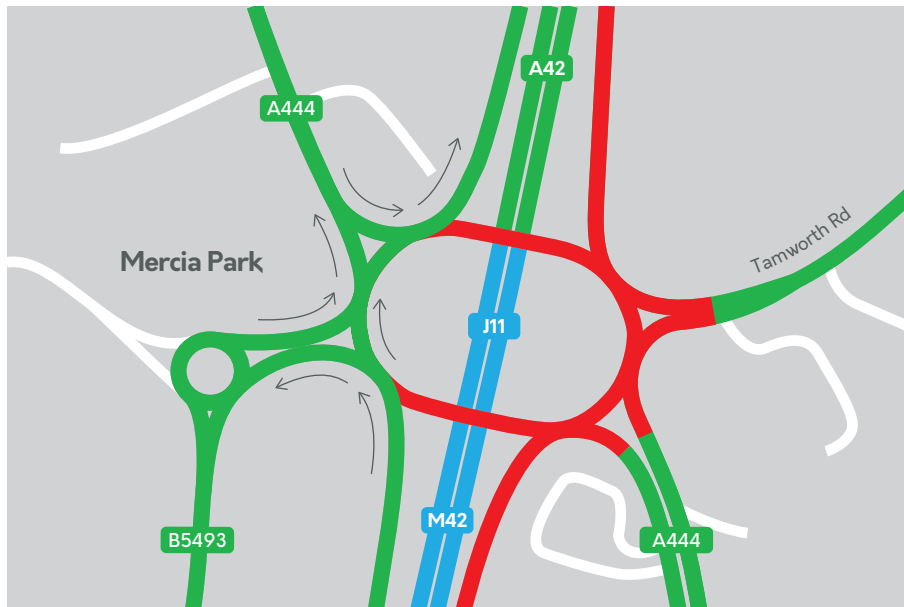

# Temporary overnight closures, Junction 11 M42 roundabout

## Phase 1 closures: Eastern section, 16 – 28 May 2021

### KEY:

- Junction closures:
- M42/A42 southbound on/off slip roads
- Tamworth Road junction
- A444 south junction

### KEY:

- Junction closures:
- M42/A42 northbound on/off slip roads
- B5493 junction
- A444 north junction

All works will take place at night only between the hours of 21:00 and 6:00 and temporary diversion routes will be clearly signposted. Please note some diversions on local roads may be in place from 20:00.