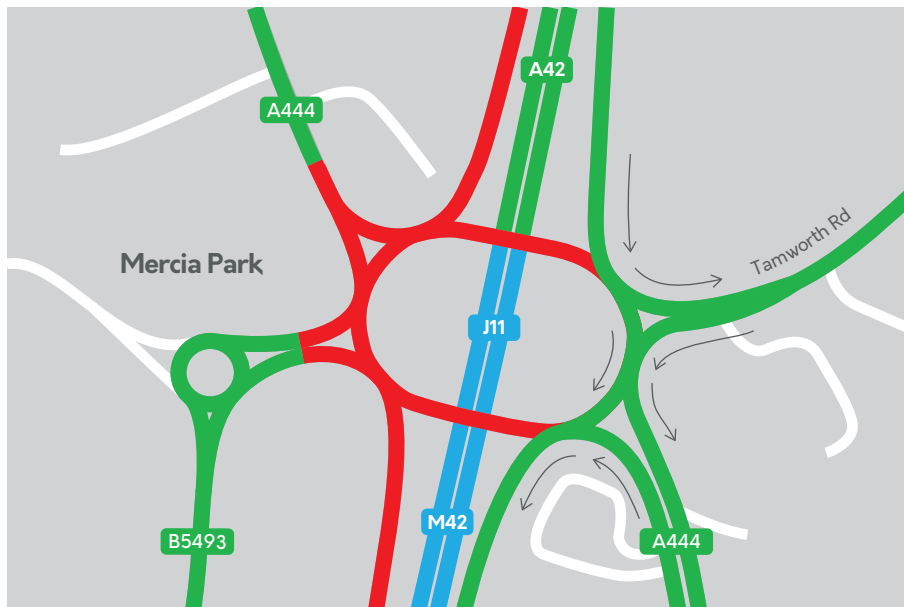

# Temporary overnight closures, Junction 11 M42 roundabout

## Phase 1 closures: Eastern section, 16 – 28 May 2021

### KEY:

- Junction closures:
- M42/A42 southbound on/off slip roads
- Tamworth Road junction
- A444 south junction

### KEY:

- Junction closures:
- M42/A42 northbound on/off slip roads
- B5493 junction
- A444 north junction

All works will take place at night only between the hours of 21:00 and 6:00 and temporary diversion routes will be clearly signposted. Please note some diversions on local roads may be in place from 20:00.